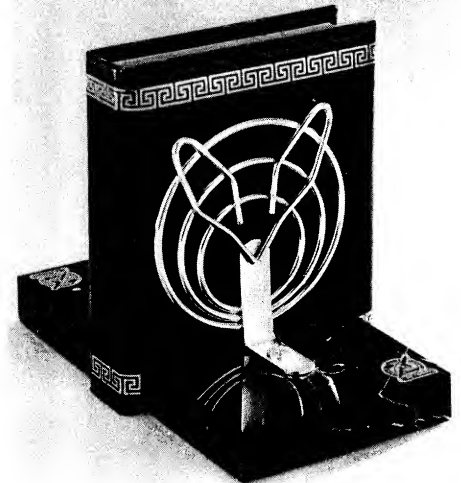

FEATURES OUR DELUXE
SMOOTH WRITING
BALL POINT PEN

SOLD IN ASSORTED
COLORED BASES

M282 - PEN BASE — DOUBLE — ROLL CALENDAR

M210 - PEN BASE — DOUBLE — PLAQUE — KENNEDY
LINCOLN

M287 - PEN BASE — DOUBLE — ROLL CALENDAR
OCTAGONAL — PLAQUE

FUNCTIONAL ALL AROUND
DESK ACCESSORIES

PRICED FOR THE BUDGET
MINDED SHOPPER

SOLD ASSORTED
COLORED BASES

M75 - PERPETUAL CALENDAR

M69 - BOOK END — CAT FACE

M61 - CANDLEHOLDER WITH ROSETTE

M60 - CANDLEHOLDER

M62 - CANDLEHOLDER — DOUBLE